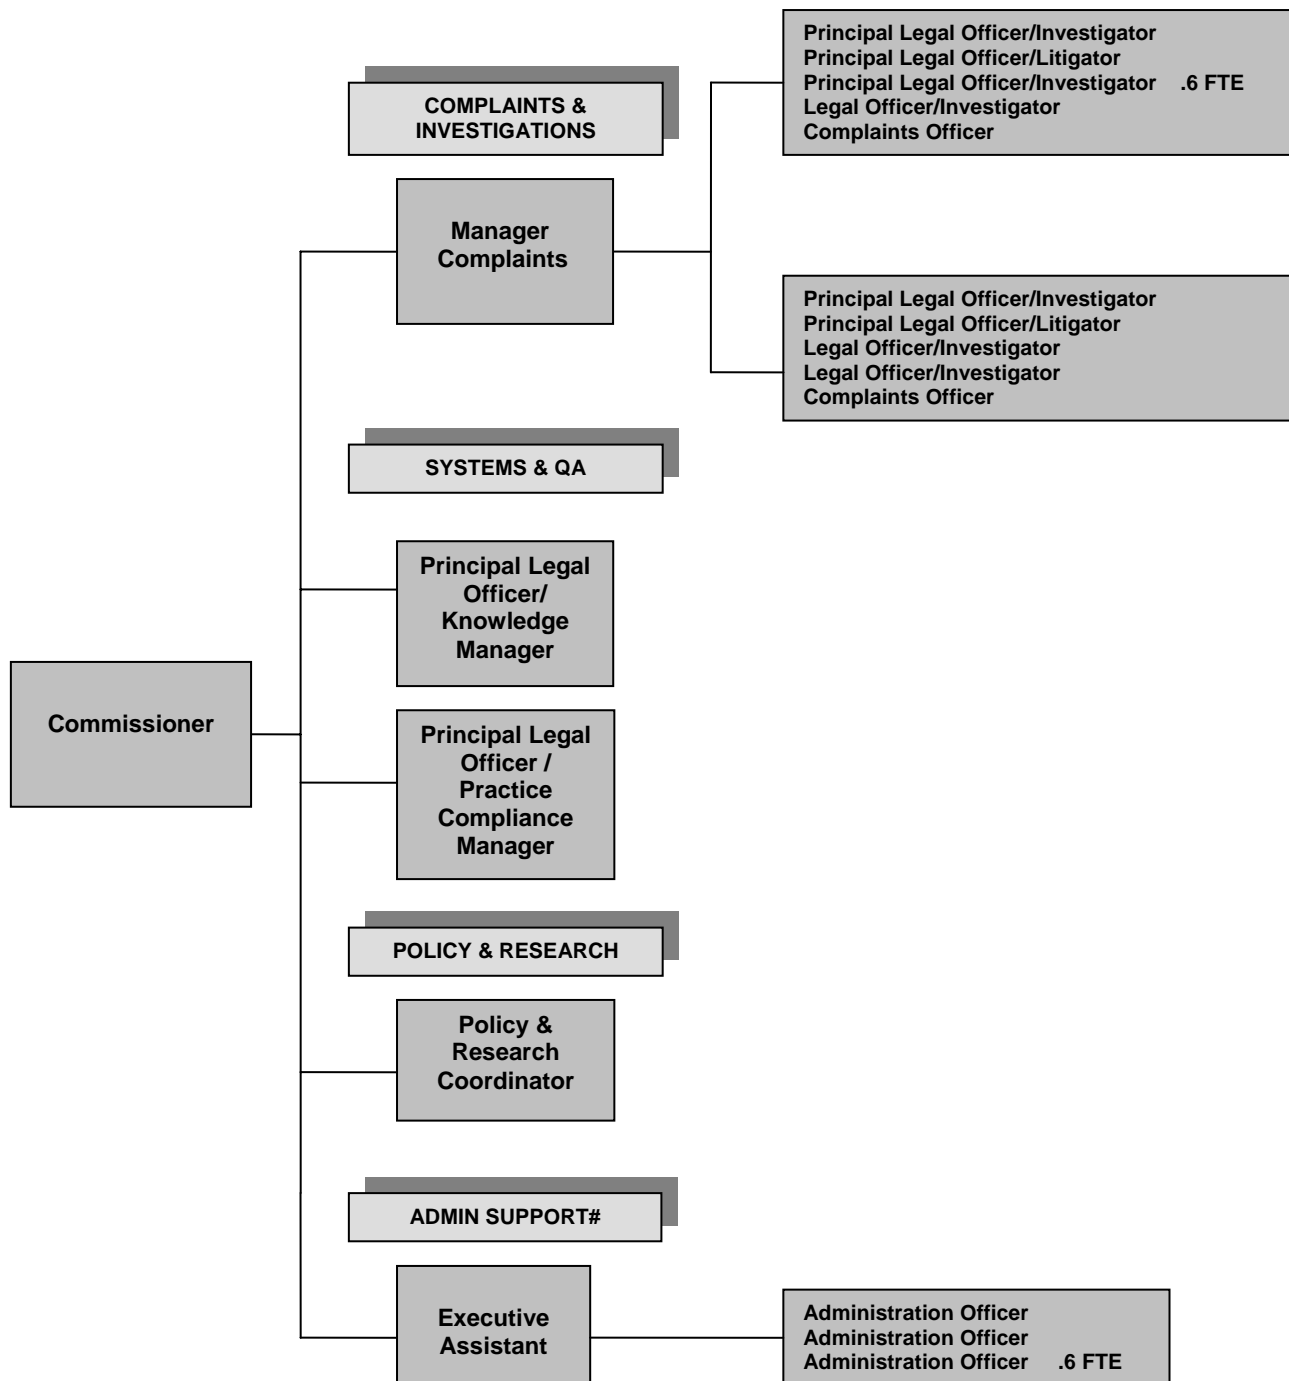

Organisational chart from 2007-08 to present

Total staff: 18.2

Admin support also provides secretariat support to the Legal Practice Committee